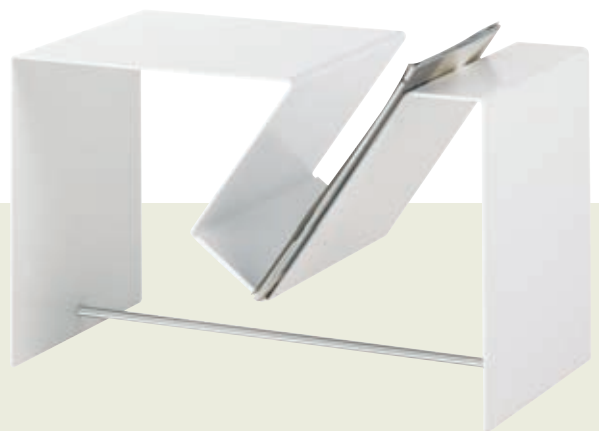

LOBBY / 8092

Design: Hauke Murken, Sven Hansen

Stahl pulverbeschichtet //
steel powder coated

H 32 cm // B 53 cm // T 28 cm

☒ schwarz // black	☐ silber // silver
☒ anthrazit // anthracite	☐ weiß // white