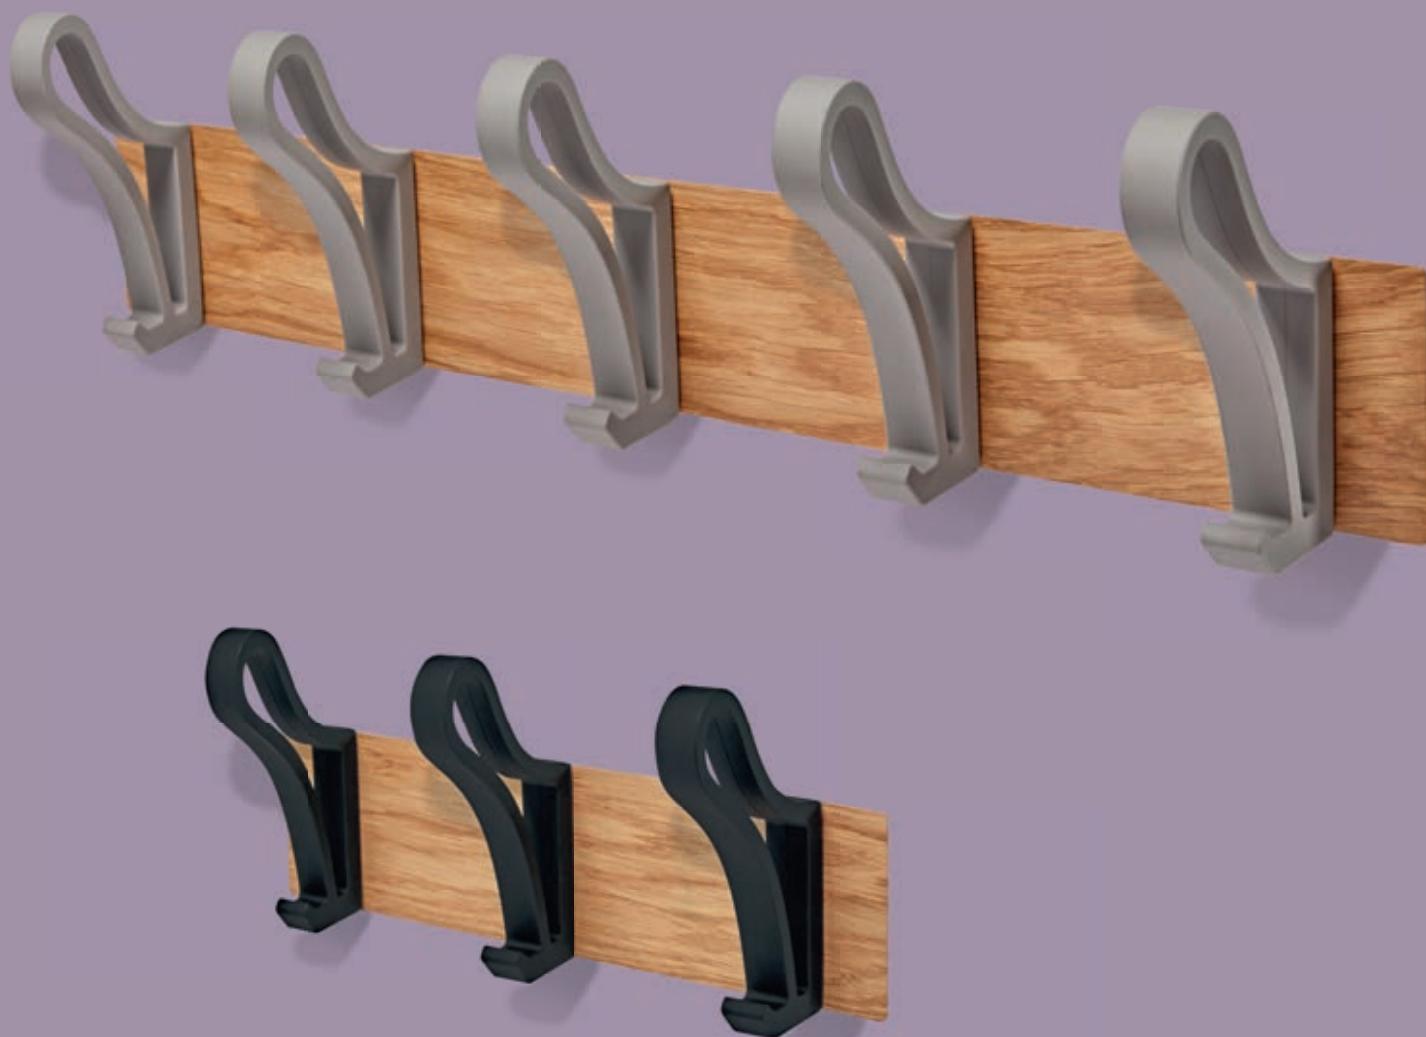

LUUP TRE / 8150

Design: Hauke Murken, Sven Hansen

Massivholz Eiche, Metallguss mit Gummi ummantelt //
solid oak wood, metal casting coated with rubber

H 17 cm // B 36 cm // T 14

■ schwarz // black
■ kiesel // pebble

■ grün // green
■ rot // red

LUUP CINQUE / 8151

Design: Hauke Murken, Sven Hansen

Massivholz Eiche, Metallguss mit Gummi ummantelt //
solid oak wood, metal casting coated with rubber

H 17 cm // B 64 cm // T 14

■ schwarz // black
■ kiesel // pebble

■ grün // green
■ rot // red