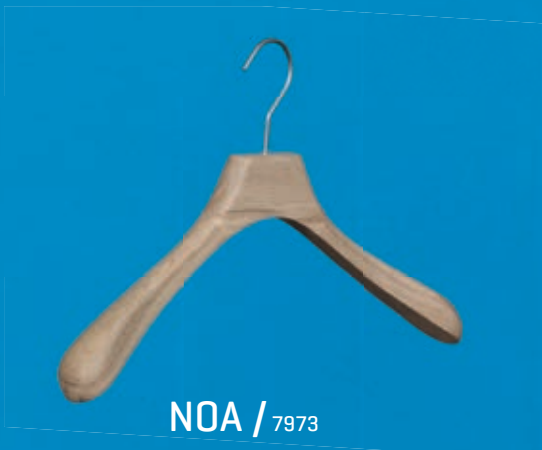

*Coat hangers became design hangers – that would be a very simplified description of the 80-year history of pieperconcept® coat hangers. Our name stands for premium coat hangers of unprecedented quality and variety of designs. We offer the perfect hangers to compliment any living environment.*

**FLU / 8706**

**Design: Flöz Industrie Design**

Schichtholz, Haken verchromt //  
ply wood, hook chromium plated

46 cm

 Nussbaum // walnut

**NOA / 7973**

**Design: pieperconcept**  
 Massivholz natur, Haken matt silber //  
 natural solid wood, hook matt silver

43 cm

 Eiche // oak

**ZEN / 5181**

**Design: Flöz Industrie Design**  
 Schichtholz Deckfurnie, Haken matt silber //  
 ply wood top veneer, hook matt silver

45 cm

 Nussbaum // walnut

**SCALA / 8710**

**Design: Hauke Murken, Sven Hansen**  
 Schichtholz lackiert, Haken matt silber //  
 ply wood varnished, hook matt silver