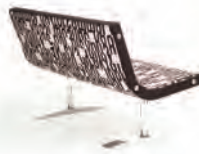

KIILA LOUNGE TABLE

KIILA

KIILA LOUNGE XP

KIILA LIGHT RA + KIILA LIGHT TABLE

KIILA LIGHT RA

KIILA LIGHT XPB

KIILA LIGHT RB

KIILA

Select is a balanced and comprehensive design furniture collection for hotels, lounges, conference rooms to auditoriums, dining rooms, cafeterias, classrooms etc. The distinct form and numerous material and leg options offer complete freedom to create different furnishings for interiors. The shape of Select gives a hint of comfort and Select fulfills that commitment. For a creative mind Select works as a perfect tool. That's why we've kept the shape simple and the versions versatile. Select yours.

Design: Harri Korhonen 2001-

SELECT

SELECT

S

Selectum is a highly versatile auditorium chair with many upholstery and finishing options. Its slightly curved shell gives perfect comfort even for longer sitting. The basic form is practical – the generous Selectum looks natural and aesthetic in rows. A single fixed chair can easily be grouped to curved or straight rows to form different setups with variable distance between chairs etc. Optional armrests and a folding writing tablet.