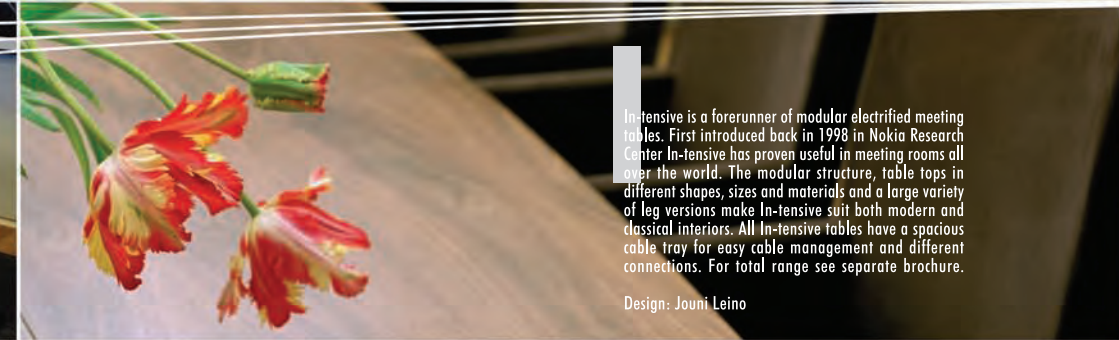

In-tensive is a forerunner of modular electrified meeting tables. First introduced back in 1998 in Nokia Research Center In-tensive has proven useful in meeting rooms all over the world. The modular structure, table tops in different shapes, sizes and materials and a large variety of leg versions make In-tensive suit both modern and classical interiors. All In-tensive tables have a spacious cable tray for easy cable management and different connections. For total range see separate brochure.

Design: Jouni Leino