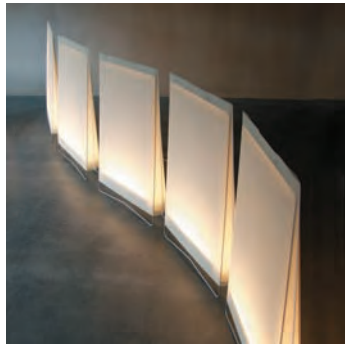

Chill Out: A personal looking floor lamp with two functions, a lamp and a space divider. Design: Tomi Kapiainen & Jari Peltonen