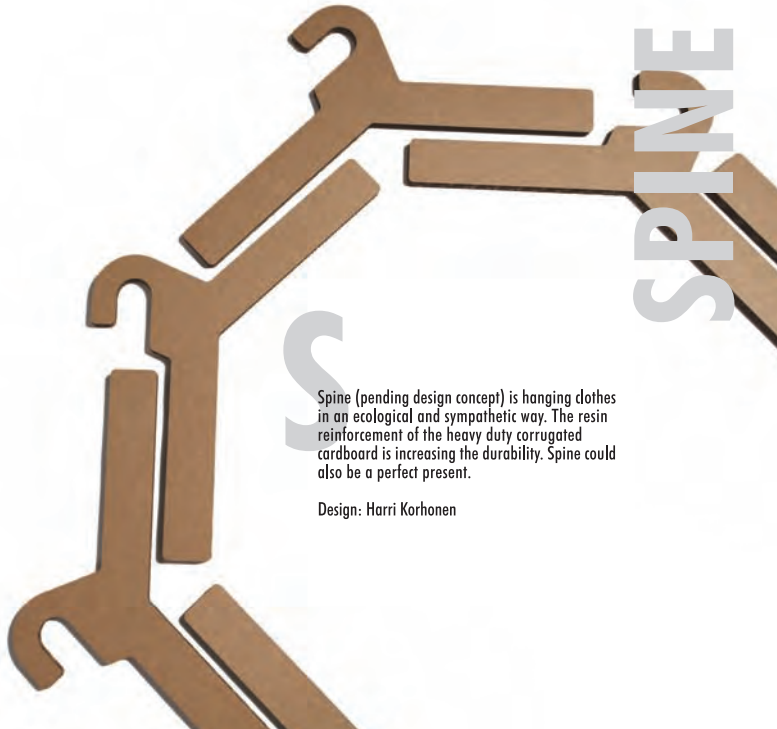

SPINE

Spine (pending design concept) is hanging clothes in an ecological and sympathetic way. The resin reinforcement of the heavy duty corrugated cardboard is increasing the durability. Spine could also be a perfect present.

Design: Harri Korhonen