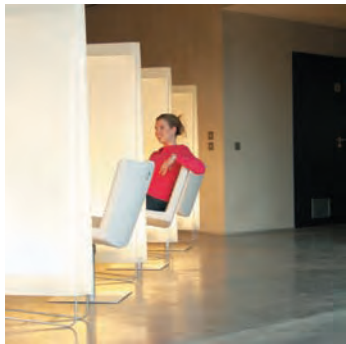

Design: Jouni Leino

IN-TENSIVE

Oka comes in three versions: hanging, free standing and as a wall attached coat rack. Oka A hangs from the ceiling in a steel wire, doesn't take floorspace and makes cleaning much easier. It's equipped with 6 hooks and a height adjustment mechanism. The free standing coat rack Oka B is equipped with 6 hooks. The wall attached Oka C coat rack is available with either 3 or 5 hooks. Because of the very small width, there is a good possibility to use Oka C in narrow areas like on pillars. It also works in larger rows.

Design: Teppo Asikainen

OKA A, ceiling hung coat rack

OKA B

OKA C3

OKA C5

OKA

T

Two Step is a multifunctional coat rack for all kinds of public environments. Two Step is lightweight and very well stackable, making it perfect even for temporary use. It can be easily be connected to each other, has 12 hooks and four pegs for hats and can be used with coat hangers too.

Design: Valvomo/Timo Vierros

TWO STEP

CHILL OUT

Chill Out: A personal looking floor lamp with two functions, a lamp and a space divider. Design: Tomi Kapiainen & Jari Peltonen

inno^{.fi}

OBJEKTAGENTUR VAN LAAR