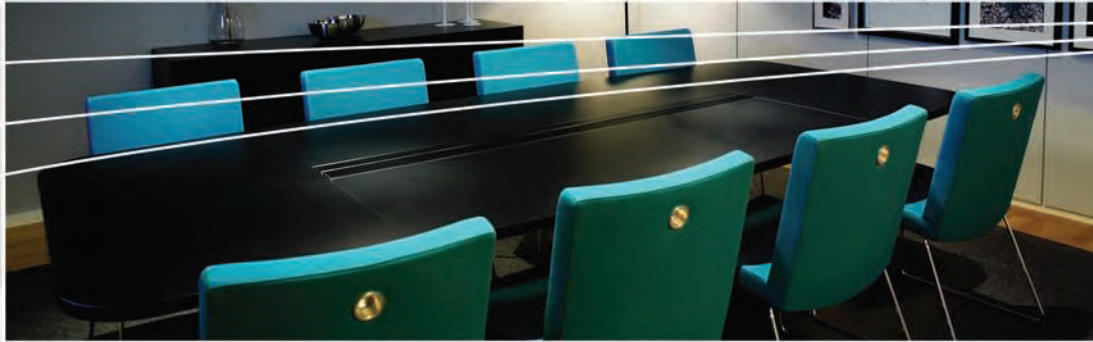

Design: Jouni Leino

TAKIT R COAT HANGER

TAKIT

In-tensive is a forerunner of modular electrified meeting tables. First introduced back in 1998 in Nokia Research Center In-tensive has proven useful in meeting rooms all over the world. The modular structure, table tops in different shapes, sizes and materials and a large variety of leg versions make In-tensive suit both modern and classical interiors. All In-tensive tables have a spacious cable tray for easy cable management and different connections. For total range see separate brochure.