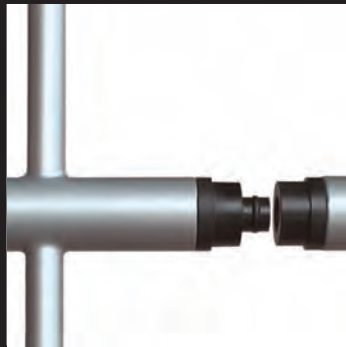

Design: Jouni Leino

IN-TENSIVE

Oka comes in three versions: hanging, free standing and as a wall attached coat rack. Oka A hangs from the ceiling in a steel wire, doesn't take floorspace and makes cleaning much easier. It's equipped with 6 hooks and a height adjustment mechanism. The free standing coat rack Oka B is equipped with 6 hooks. The wall attached Oka C coat rack is available with either 3 or 5 hooks. Because of the very small width, there is a good possibility to use Oka C in narrow areas like on pillars. It also works in larger rows.

Design: Teppo Asikainen

OKA A, ceiling hung coat rack

OKA B

OKA C3

OKA C5

OKA

T

Two Step is a multifunctional coat rack for all kinds of public environments. Two Step is lightweight and very well stackable, making it perfect even for temporary use. It can be easily be connected to each other, has 12 hooks and four pegs for hats and can be used with coat hangers too.