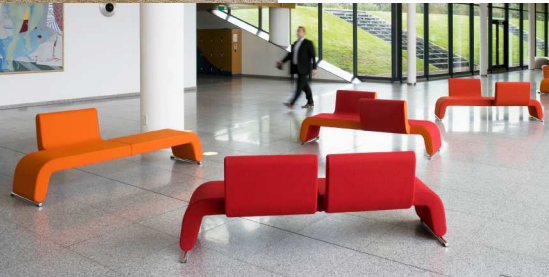

BLÅ STATION

Blå Station AB
Box 100
S-296 22 Åhus. Sweden
Head Office:
Sandvaktaregatan 17. Åhus
Tel: +46 (0)44 24 90 70
Fax: +46 (0)44 24 12 14
Showroom:
Blå Station
Sibyllegatan 9. Stockholm
info@blastation.se

www.blastation.se