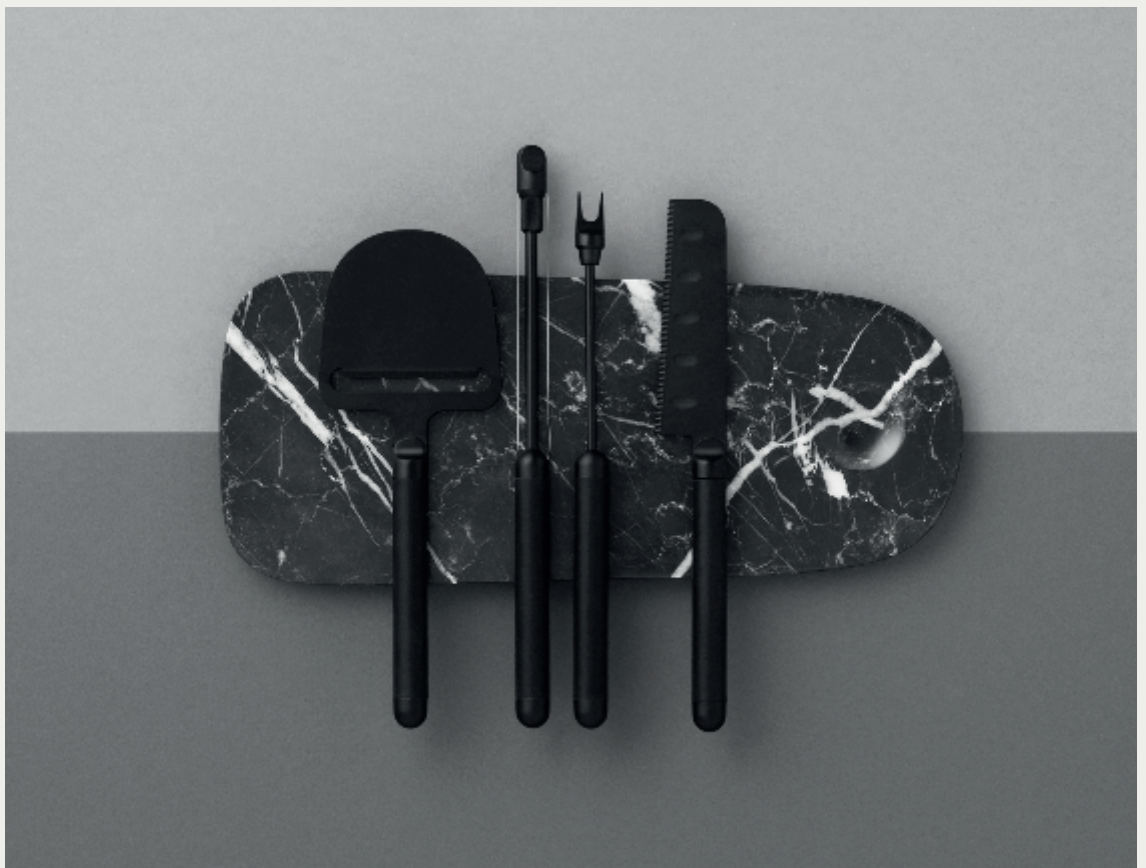

Pebble Series