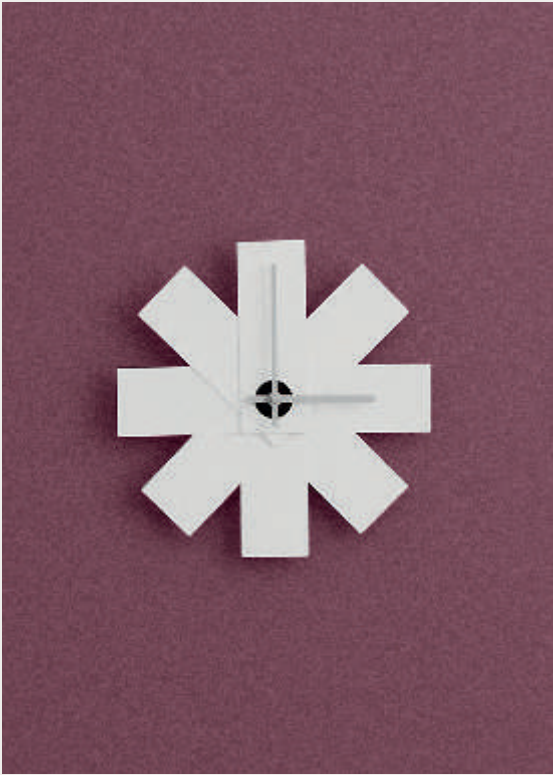

Watch Me Wall Clock