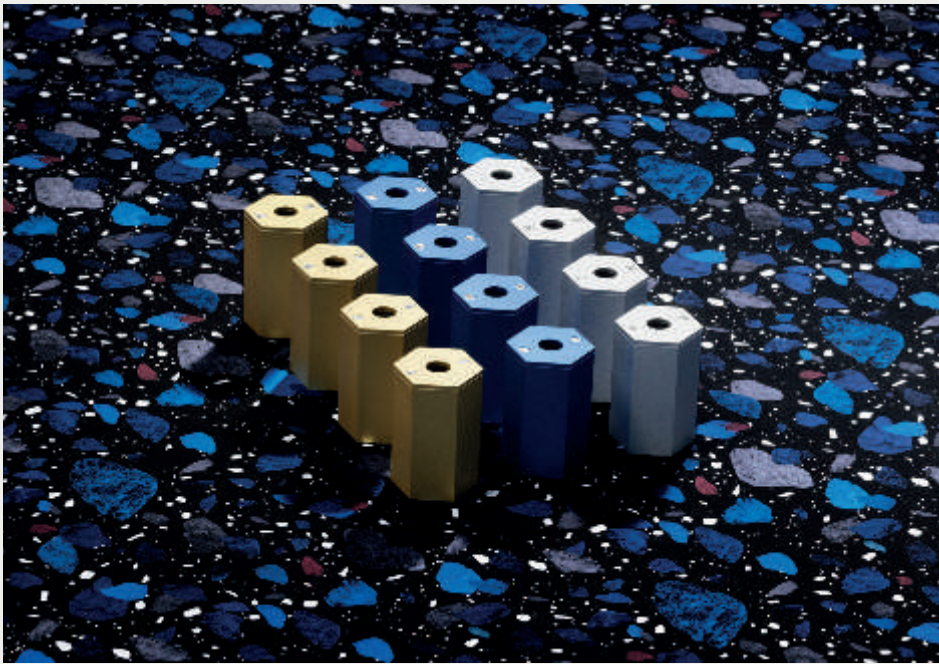

Metallic Box

Pencil Sharpener