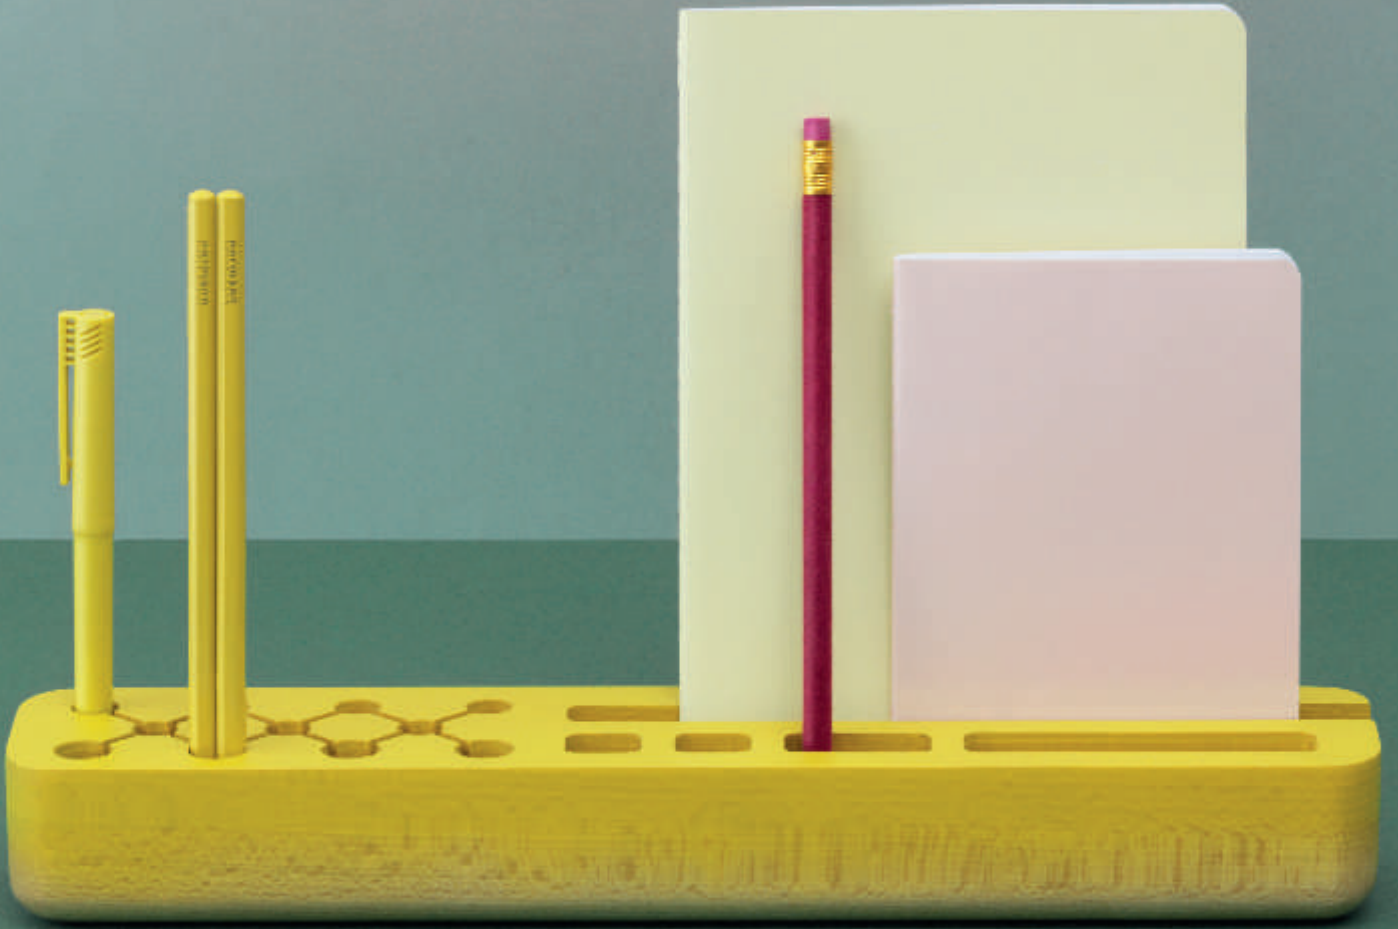

One Piece Organizer